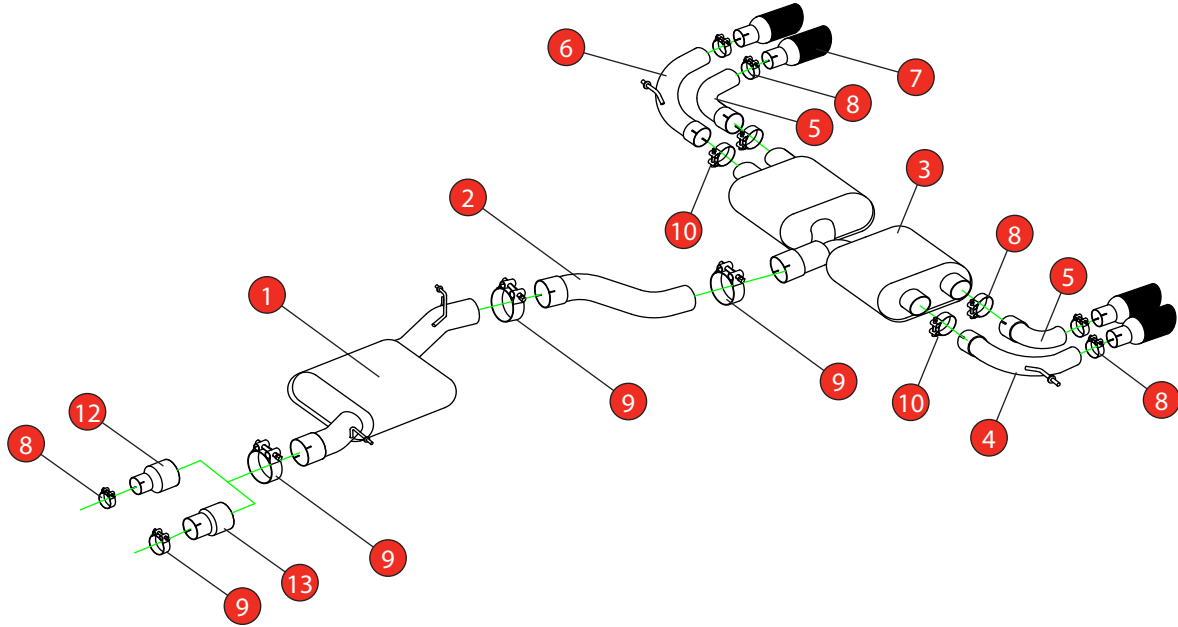

Car	Volkswagen Golf R MK7	Part No.	SVW044CF
Year	2014-2016	Fit Kits	305FK
Notes	Where not supplied use original fittings	Features	Pipe Diameter:- 80mm

Estimated Fitting Time: 2 Hours

NO.	PART NO.	DESCRIPTION	QTY
1	763VW	Resonated Centre Section	1
2	765VW	Link Pipe	1
3	766VW	Rear Silencer	1
4	817VW	L/H Outer Trim Connecting Pipe	1
5	816VW	L/H & R/H Inner Trim Connecting Pipe	2
6	818VW	R/H Outer Trim Connecting Pipe	1
7	Z023.10159	Carbon Fibre Ascari Trim	4
Fit Kit			
8	Z016.10064	63-68mm Clamp	7
9	Z016.10069	79-85mm Clamp	3
10	Z016.10070	66mm H/D Clamp	2
11	Z016.10056	73-79mm Clamp	1
12	AD103	Adaptor (USE TO FIT TO O.E DOWNPIPE)	1
13	AD107	Adaptor (USE TO FIT TO Ø76mm DOWNPIPE)	1

DATE	12/07/2022
ISSUE	02
AUTHORISED	S Shipley

NOTE: ENSURE SCORPION SYSTEM IS CLEAR OF MOVING PARTS AND ALL ORIGINAL FUNCTIONS WORK CORRECTLY.

STAY CONNECTED TO RED POWER.

Car	Volkswagen Golf R MK7	Part No.	SVW044CF
Year	2014-2016	Fit Kits	305FK
Notes	Where not supplied use original fittings	Features	Pipe Diameter:- 80mm

A) Both of the rear mounting points need rotating 180° when fitting the Scorpion exhaust.

STAY CONNECTED TO RED POWER.